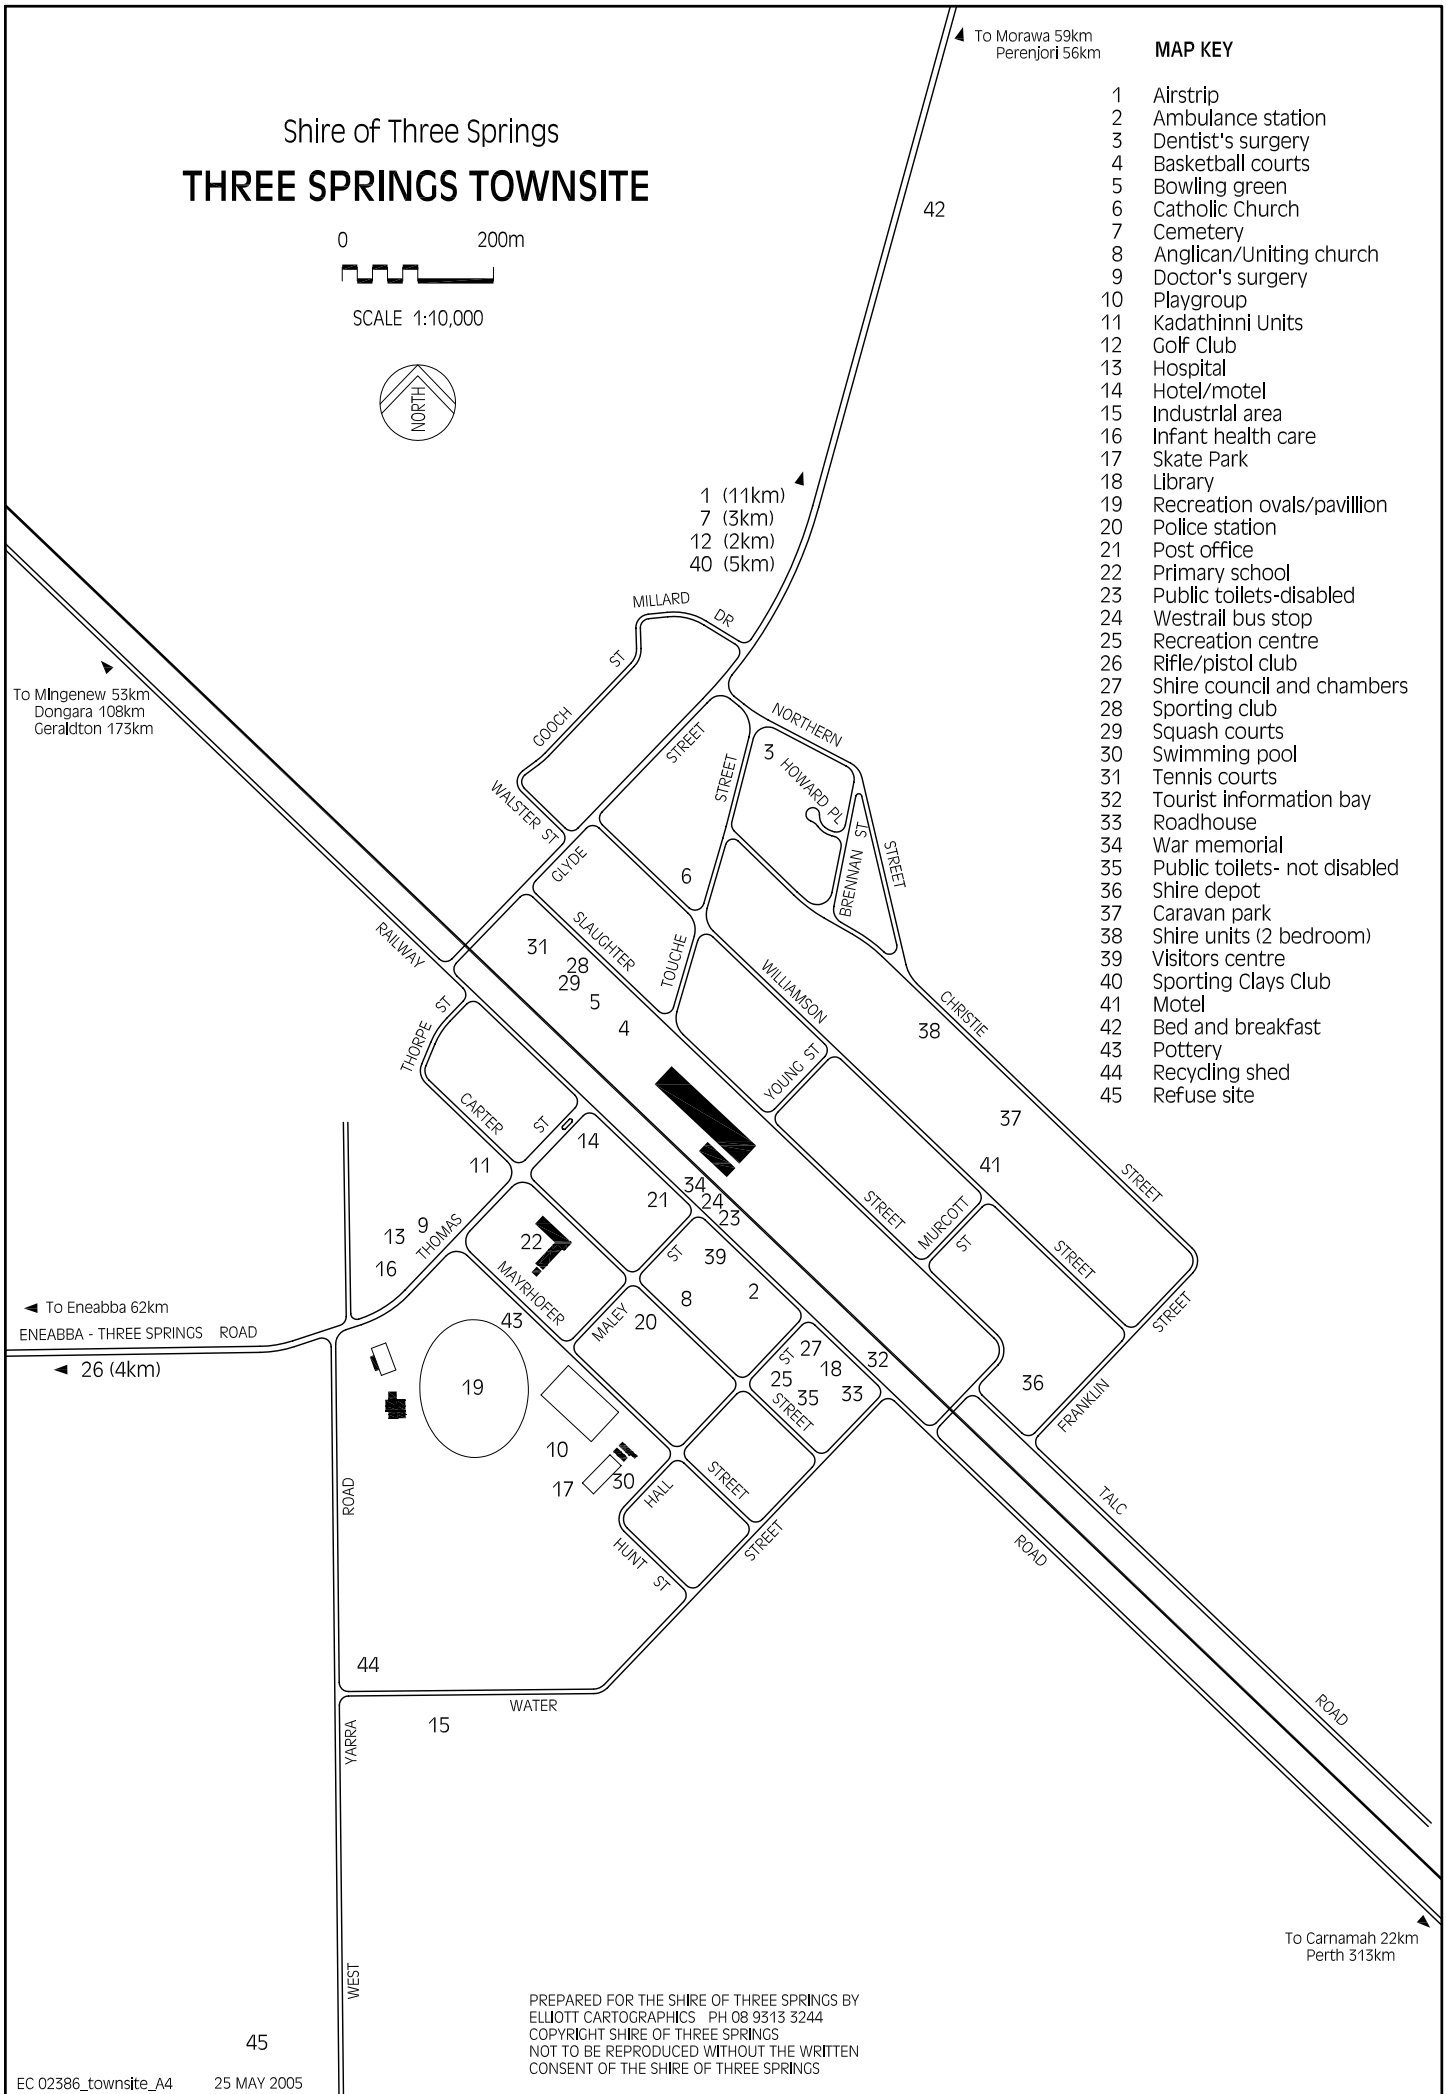

# Shire of Three Springs THREE SPRINGS TOWNSITE

0 200m

SCALE 1:10,000

## MAP KEY

- 1 Airstrip
- 2 Ambulance station
- 3 Dentist's surgery
- 4 Basketball courts
- 5 Bowling green
- 6 Catholic Church
- 7 Cemetery
- 8 Anglican/Uniting church
- 9 Doctor's surgery
- 10 Playgroup
- 11 Kadathinni Units
- 12 Golf Club
- 13 Hospital
- 14 Hotel/motel
- 15 Industrial area
- 16 Infant health care
- 17 Skate Park
- 18 Library
- 19 Recreation ovals/pavillion
- 20 Police station
- 21 Post office
- 22 Primary school
- 23 Public toilets-disabled
- 24 Westrail bus stop
- 25 Recreation centre
- 26 Rifle/pistol club
- 27 Shire council and chambers
- 28 Sporting club
- 29 Squash courts
- 30 Swimming pool
- 31 Tennis courts
- 32 Tourist information bay
- 33 Roadhouse
- 34 War memorial
- 35 Public toilets- not disabled
- 36 Shire depot
- 37 Caravan park
- 38 Shire units (2 bedroom)
- 39 Visitors centre
- 40 Sporting Clays Club
- 41 Motel
- 42 Bed and breakfast
- 43 Pottery
- 44 Recycling shed
- 45 Refuse site

▲ To Mingenew 53km  
Dongara 108km  
Geraldton 173km

▲ To Eneabba 62km  
ENEABBA - THREE SPRINGS ROAD

← 26 (4km)

▲ To Morawa 59km  
Perenjori 56km

▲ To Carnamah 22km  
Perth 313km

PREPARED FOR THE SHIRE OF THREE SPRINGS BY  
ELLIOTT CARTOGRAPHICS PH 08 9313 3244  
COPYRIGHT SHIRE OF THREE SPRINGS  
NOT TO BE REPRODUCED WITHOUT THE WRITTEN  
CONSENT OF THE SHIRE OF THREE SPRINGS