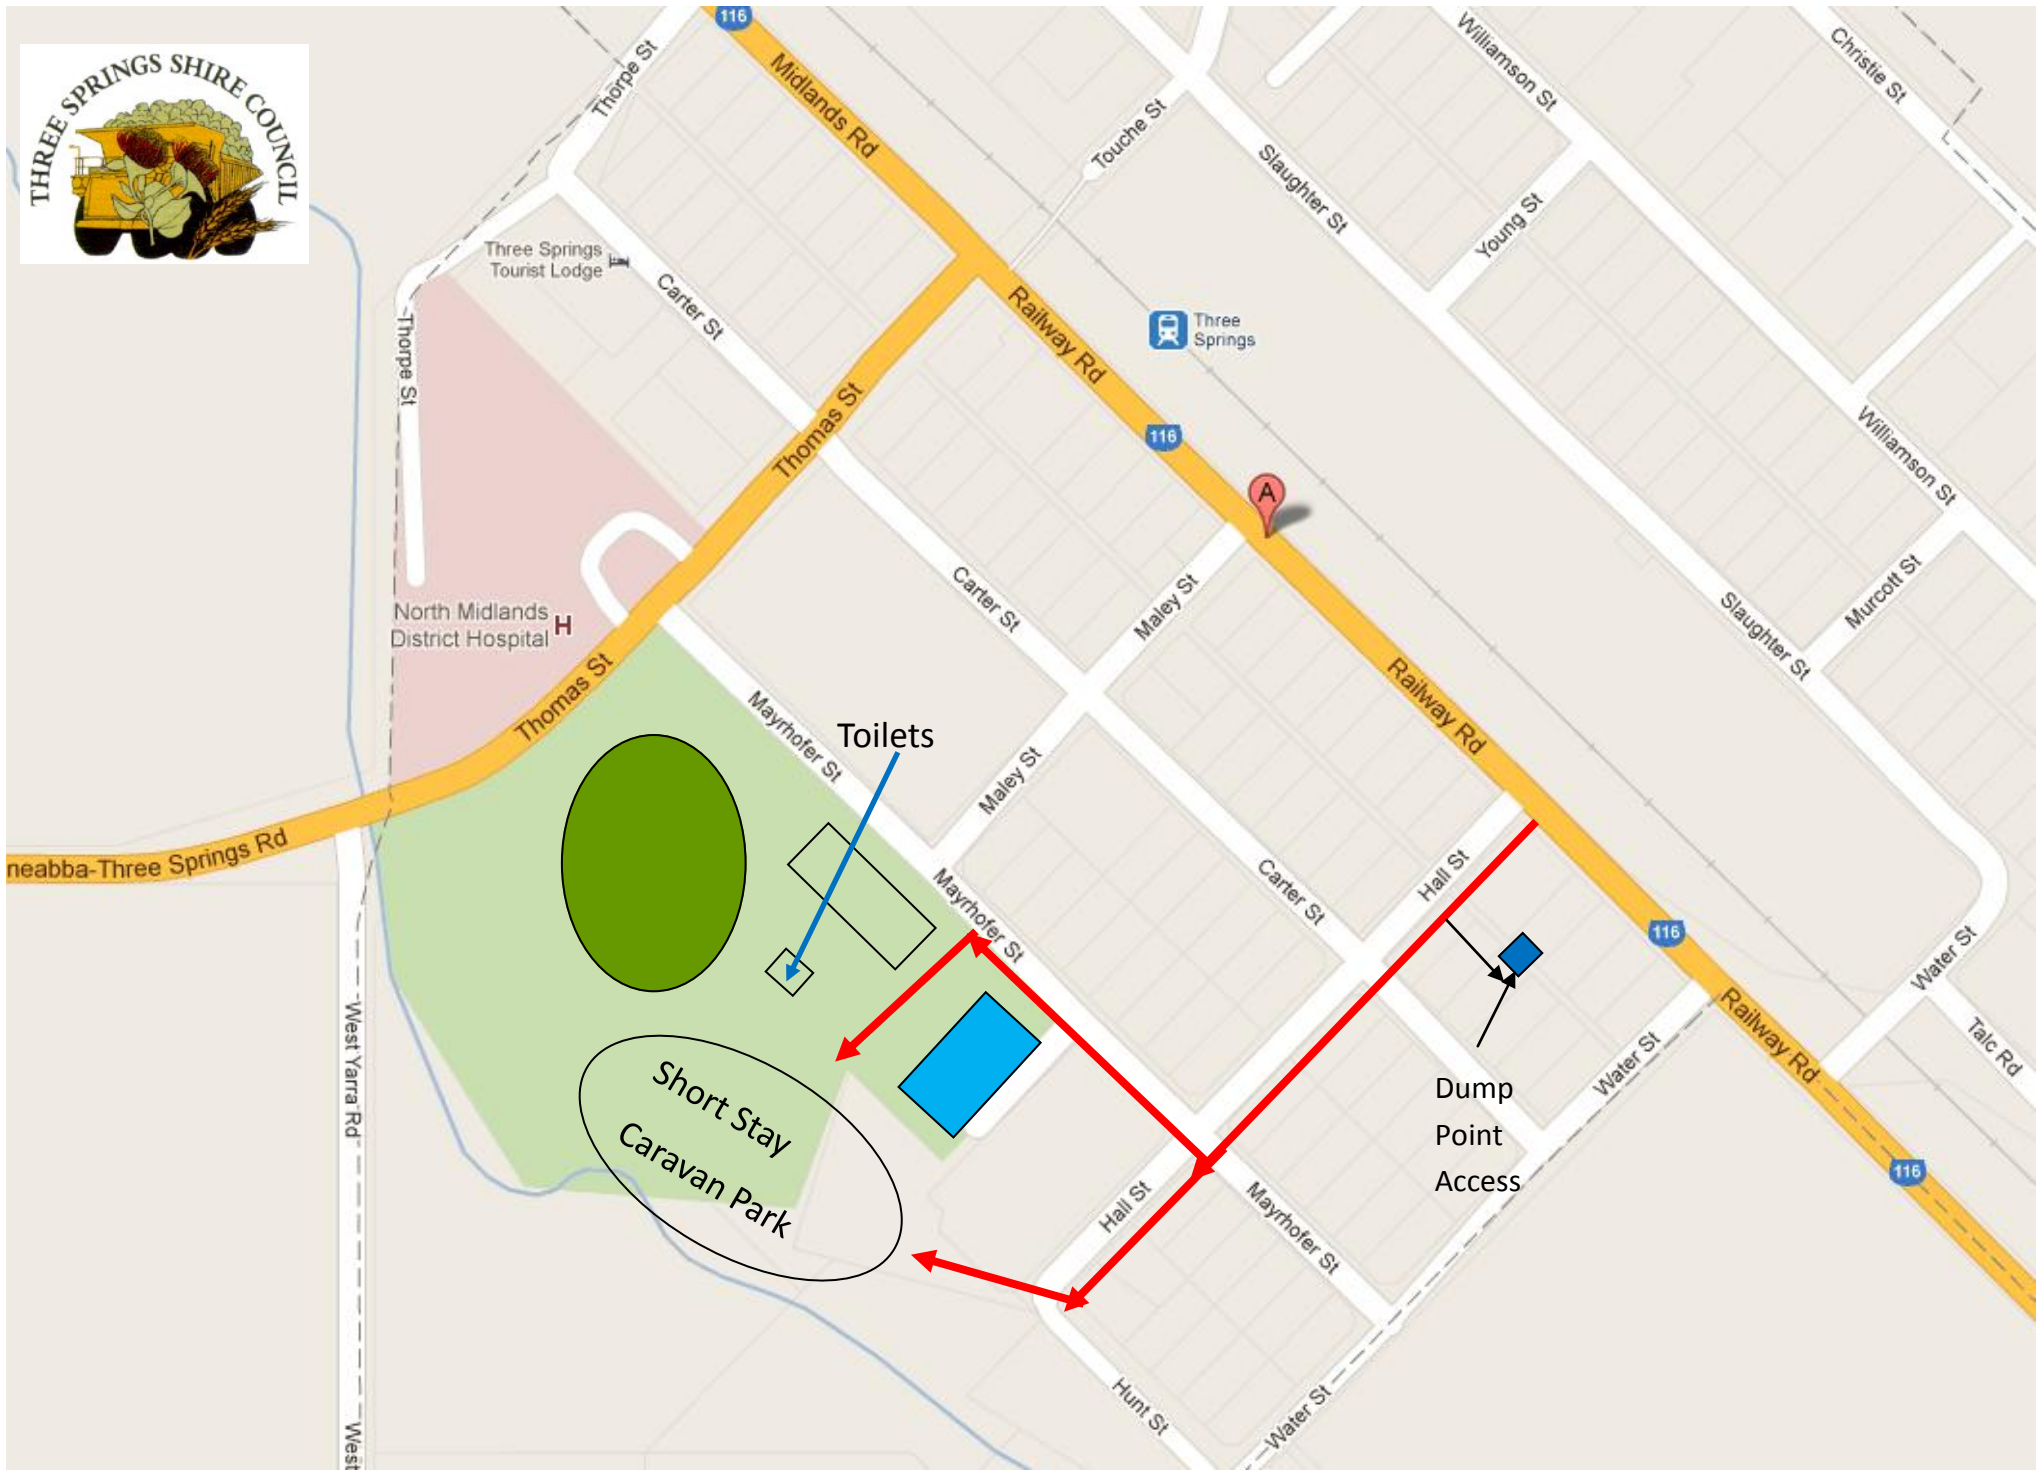

Three Springs Tourist Centre

Please visit the Tourist Centre located on Railway Road. There you will find a mine of information to make your visit to Three Springs more enjoyable.

The volunteers will be able to inform you of the best places to view wildflowers as well as information about the Three Springs Shire and surrounds.

Added to this is the selection of items to purchase including locally produced goods.

Opening Hours

10.00—2.00 Mon to Fri

Welcome to the
Shire of Three Springs
Short Stay Caravan Park

Please refer to map overleaf for directions.

Toilets

Short Stay
Caravan Park

Dump
Point
Access